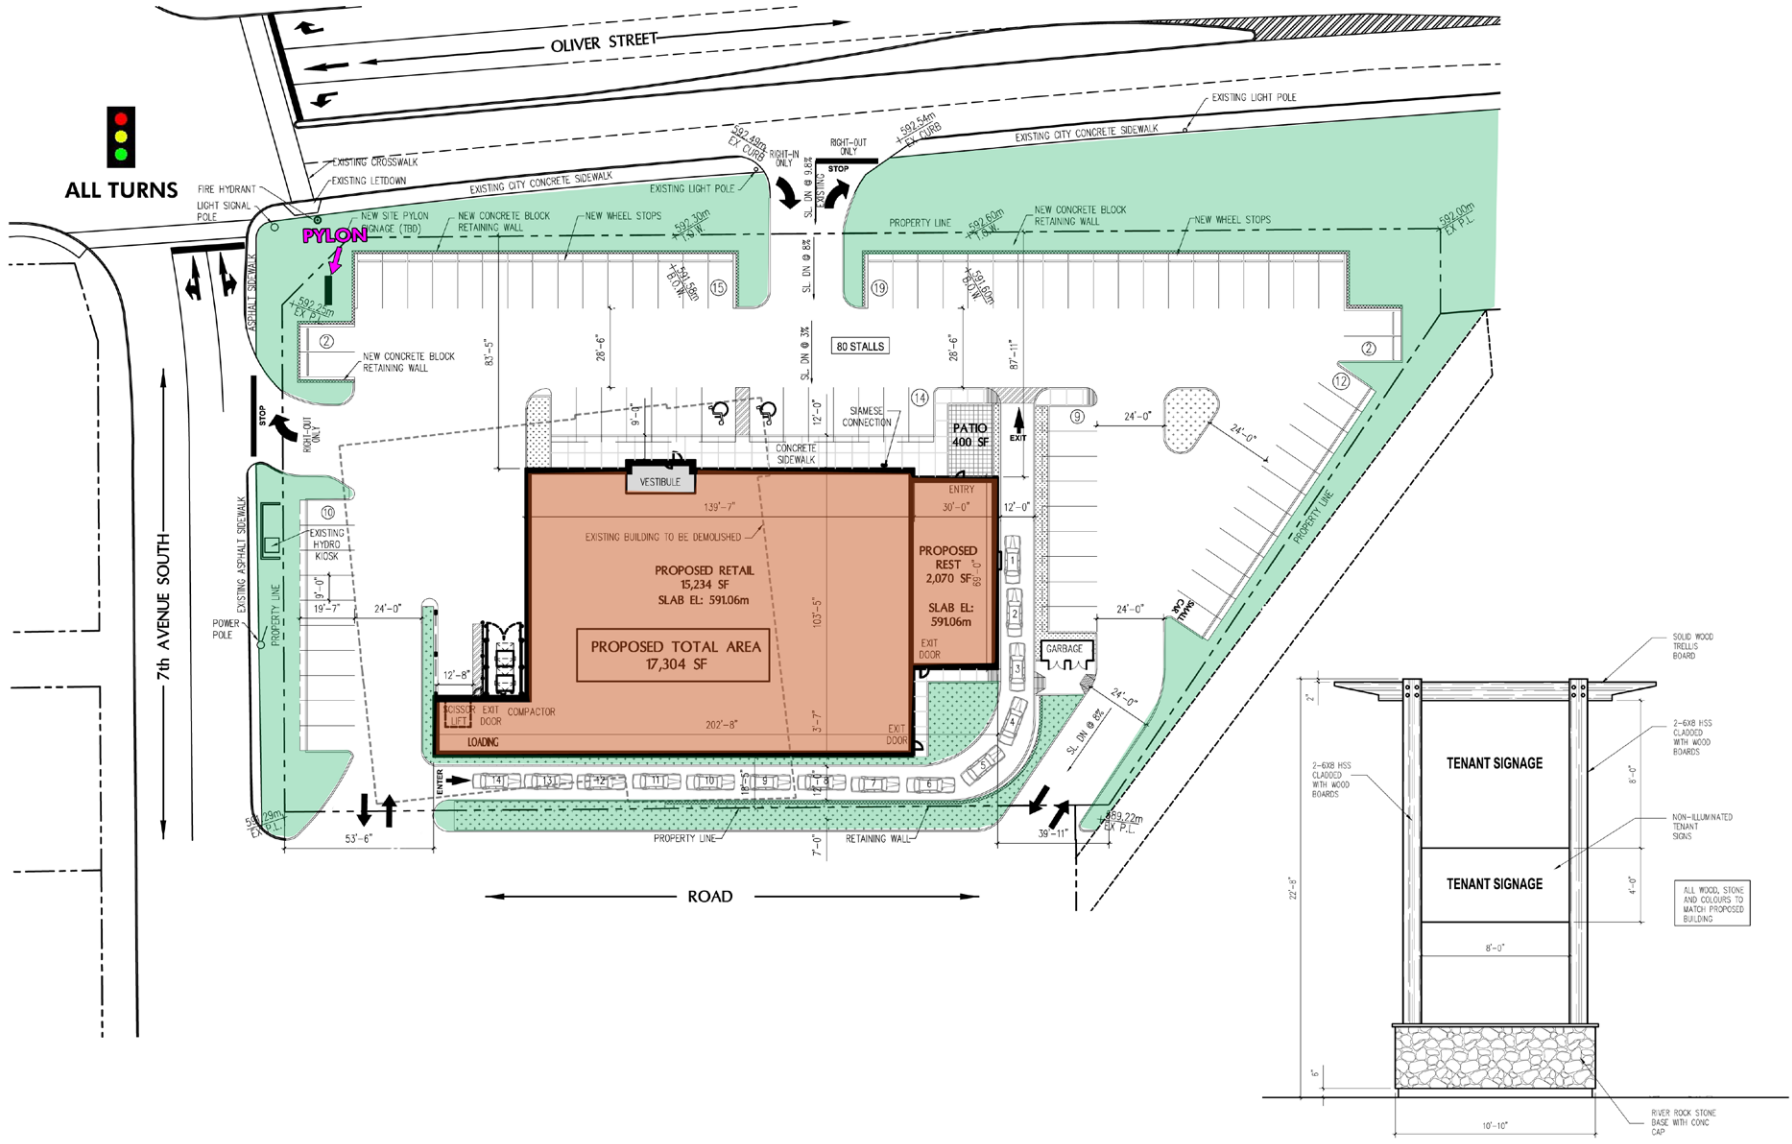

LAKE CITY CENTRE

Williams Lake, BC

LAKE CITY CENTRE

Williams Lake, BC

1 PROPOSED RENDERING ELEVATION (NORTH/EAST)
N.T.S.

2 PROPOSED RENDERING ELEVATION (NORTH/WEST)
N.T.S.

604.684.6767 / SITINGS.CA

1595 - 650 West Georgia Street, Vancouver, BC V6B 4N8